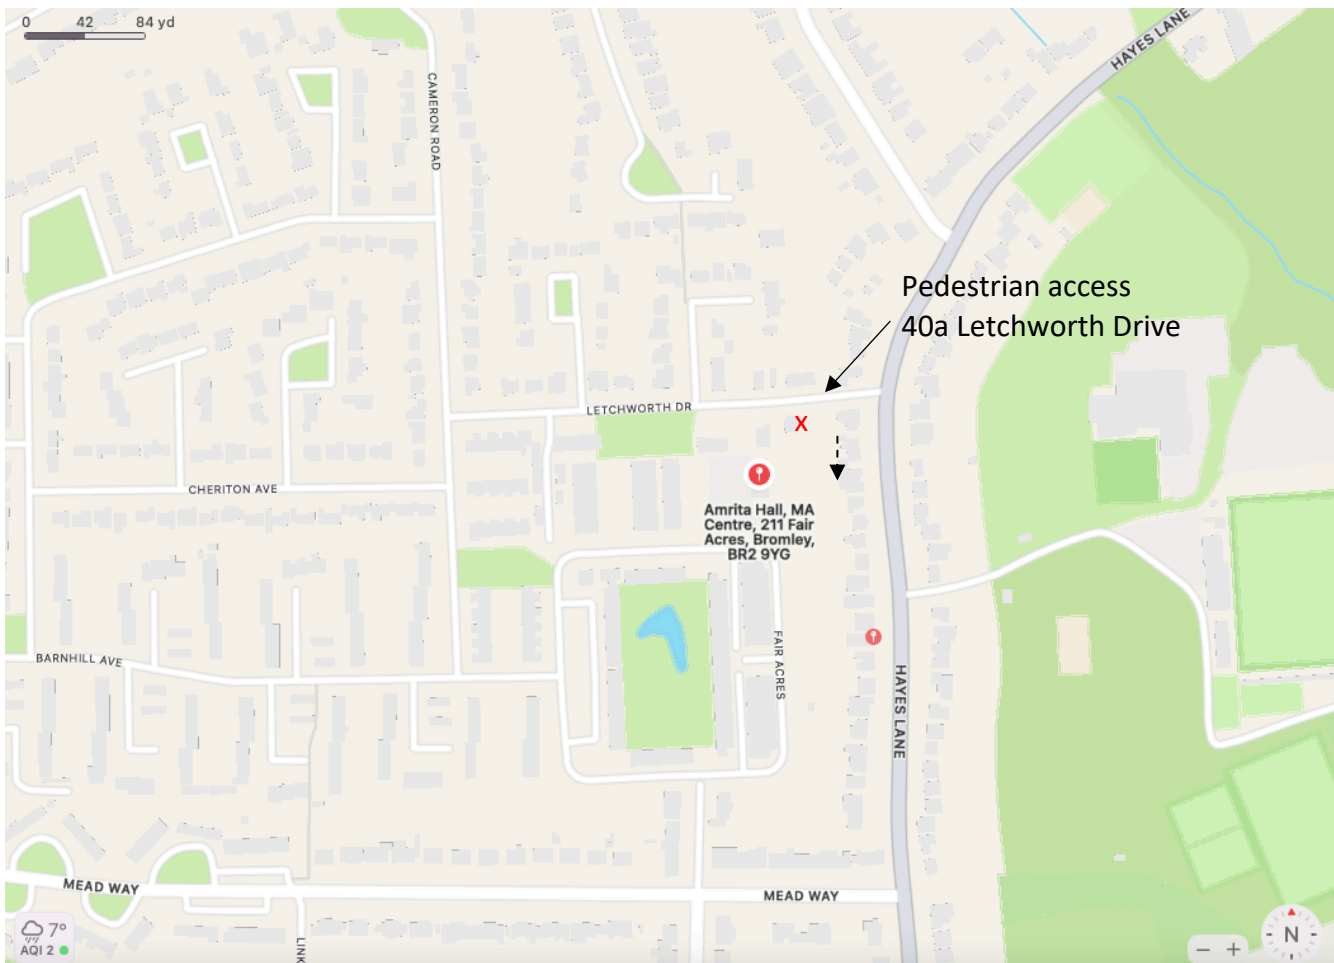

## Parking at Amrita Hall

MA Centre UK

Amrita Hall, 211 Fair Acres

Bromley, BR2 9YG

Small car park at Amrita Hall (est. 12 car spaces) – driving use BR2 9UN

Reserved for the main party, people with mobility problems and suppliers.

### On road parking for guests:

**LETCWORTH DRIVE, HAYES LANE, MEAD WAY & CAMERON ROAD then walk to the venue entrance on Fair Acres or 40a Letchworth Drive (next to garage). No parking on driveway.**

TAXIS – please book taxis ahead of time to collect at Letchworth Drive, an example is at the garage (40 Letchworth Drive). DO NOT COLLECT FROM FAIR ACRES entrance.

**DO NOT PARK IN FAIR ACRES - THIS HAS RESTRICTED PARKING with CCTV FOR RESIDENTS ONLY**

Please leave quietly & **quickly** at end of your event, no waiting in car park or outside. **Any loud noise including voices & music causing disturbances with neighbours will have host deposit withheld automatically.**