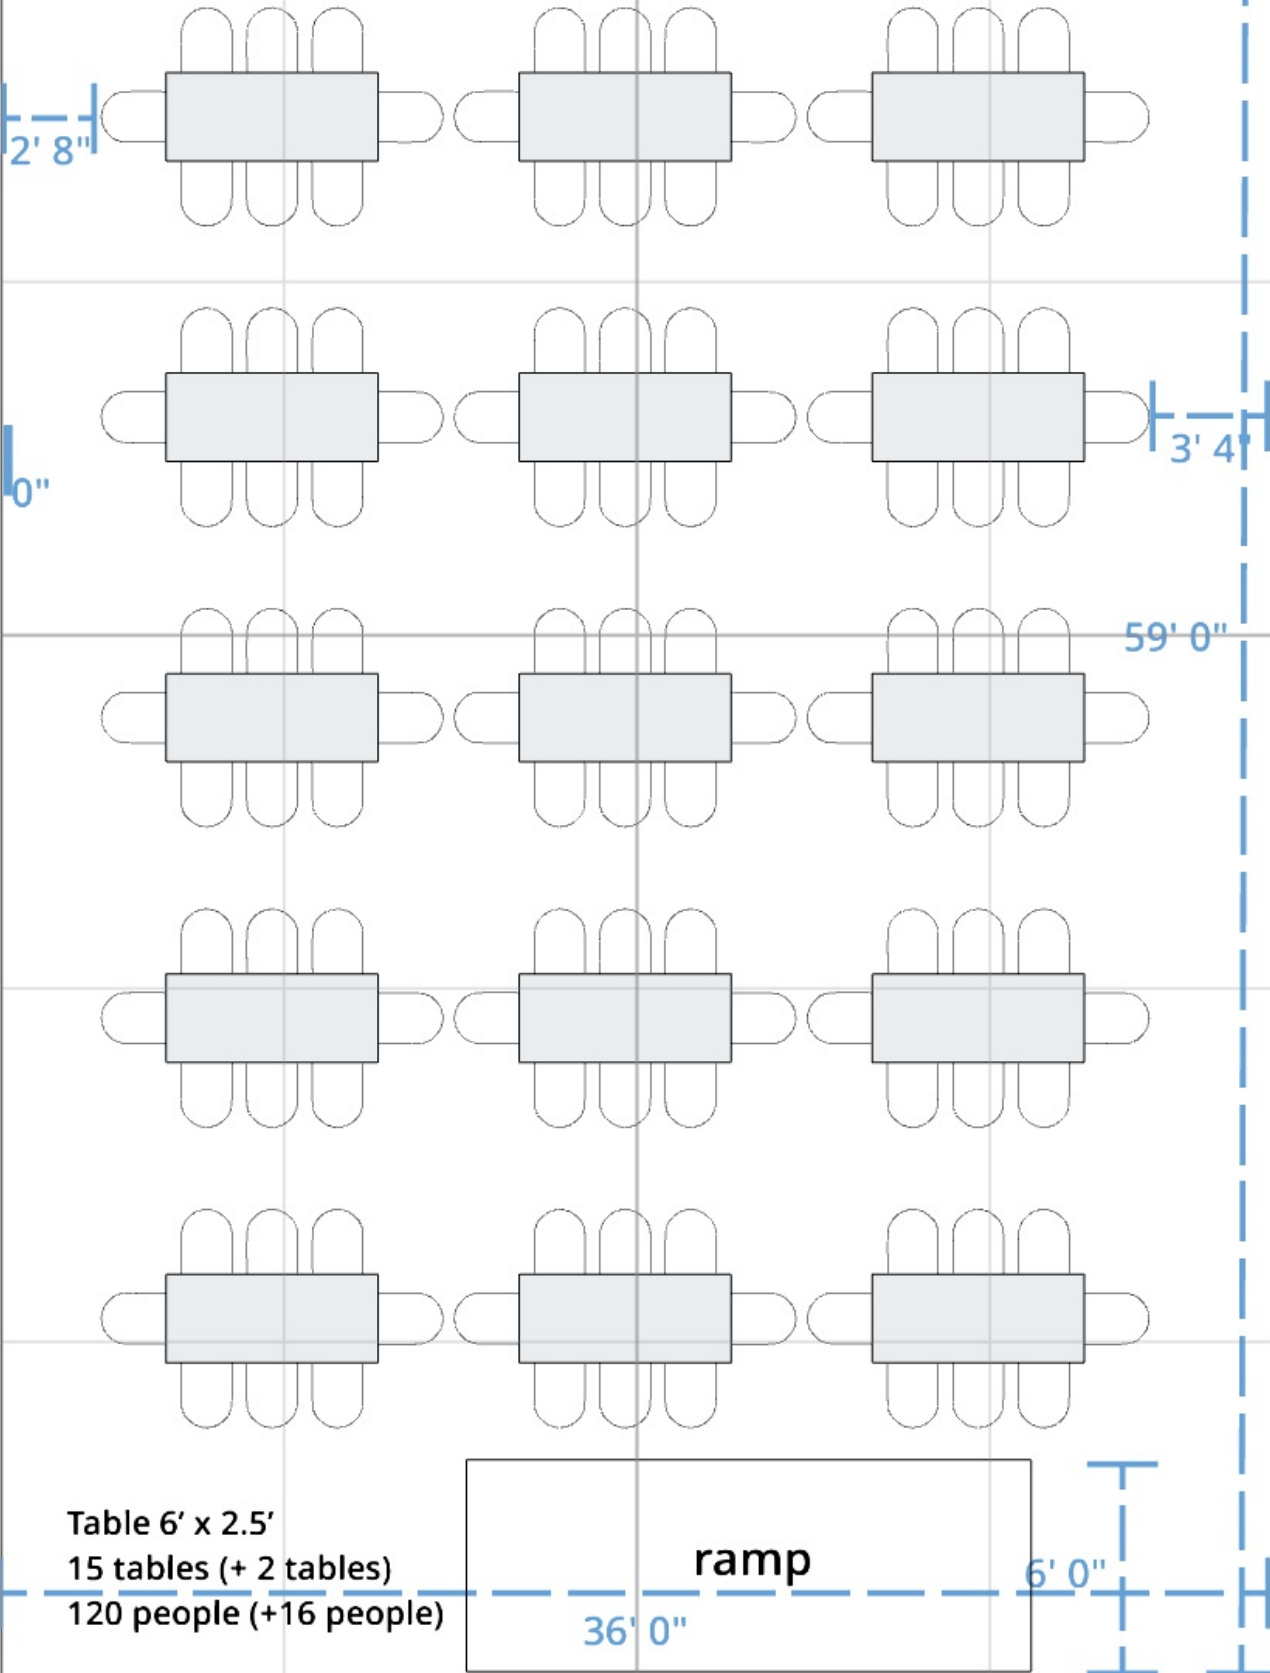

Stage
5m (w) 3m (D) 42cm (H)

Amrita Hall
200 sq m
Est. 18 x 11 m

5 Feet