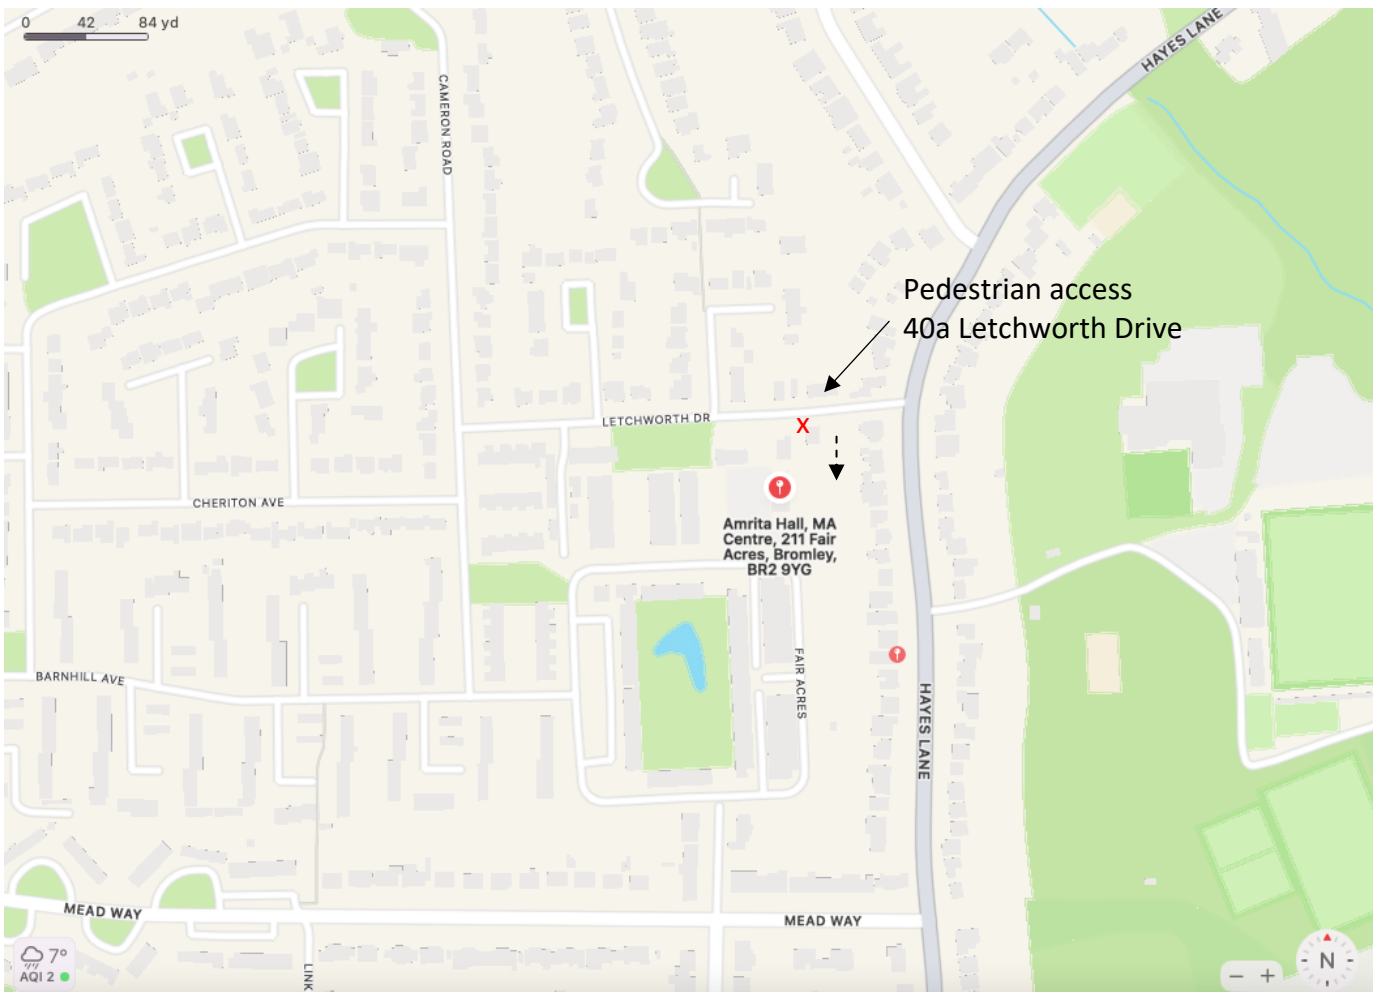

Parking at Amrita Hall

MA Centre UK
Amrita Hall, 211 Fair Acres
Bromley, BR2 9YG

Small car park at Amrita Hall (est. 12 car spaces) – driving use BR2 9UN
Reserved for the main party, people with mobility problems and suppliers.

On road parking for guests:

LETCWORTH DRIVE, HAYES LANE, MEAD WAY & CAMERON ROAD then walk to the venue entrance on Fair Acres or 40a Letchworth Drive (next to garage). No parking on driveway.

**DO NOT PARK IN FAIR ACRES - THIS HAS
RESTRICTED PARKING with CCTV FOR RESIDENTS ONLY**